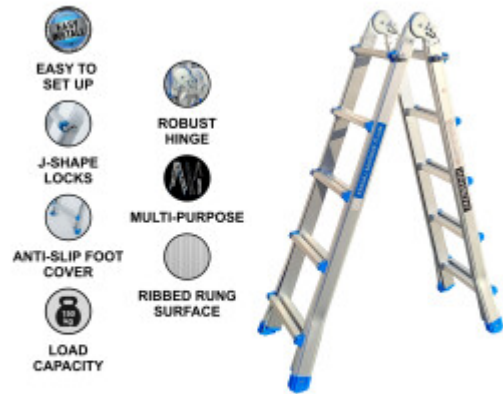

PRICE

Please login to see prices

FEATURES

Gross Weight:	12.500 kg
Height (with packaging):	156.000 cm
Length (with packaging):	21.000 cm
Width (with packaging):	48.000 cm

DESCRIPTION

Fully extended length: 530cm., Step ladder height: 254cm (at the apex)., Rungs: 2x8., Distance between rungs: 28cm., Folded size: 156cm x 48cm x 21cm., Weight: 13.2kg. German brand., Exceptional customer service. Manufactured strictly to EN131 safety standard., Material: Anodized aluminum., Maximum weight: 150kg., Special non-slip ribbed rungs., Safe, simple and convenient locking mechanism ensures ease of working height adjustment. Superior quality and stability., Very durable ladders which have been manufactured from high quality aluminum., Hinge locking mechanism adds extra security and rigidity when using the ladder. Why you should buy our products ? We use thicker gauge materials for more strength and increased stability., We specialized and have many years of experience in the production of a ladders and ramps., As a German brand company , we stand behind our products in the long term., The highest quality aluminum guarantees the robustness and longevity of our products.