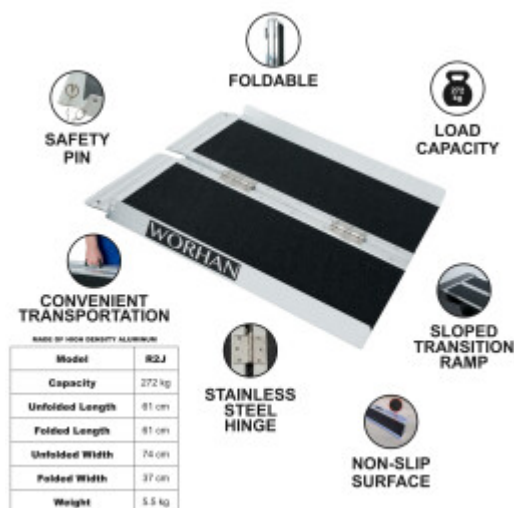

PRICE

Please login to see prices

FEATURES

Gross Weight:	6.100 kg
Height (with packaging):	40.000 cm
Length (with packaging):	14.000 cm
Width (with packaging):	63.500 cm

DESCRIPTION

Maximum recommended working height: 18cm., Dimensions: Length unfolded: 61cm., Length folded: 61cm., Width unfolded: 74cm., Width folded: 37cm., Weight: 5.6kg., Max loading: 272kg., This product is made of high quality aluminum (EN-131 and CE standards). GERMAN BRAND., EXCEPTIONAL CUSTOMER SERVICE. Increased anti-slip feature., This ramp folds up very easily., Resistant and EXTRA non-slippery surface even in wet or rainy weather., Durable product over time., Material: high quality anodized aluminium., optimized, solid & unique design., Very practical for handling or transportation & storage. Why you should buy our products? We use thicker gauge materials for more strength and increased stability., We specialized and have many years of experience in the production of a ladders and ramps., As a German brand company, we stand behind our products in the long term., The highest quality aluminum guarantees the robustness and longevity of our products.