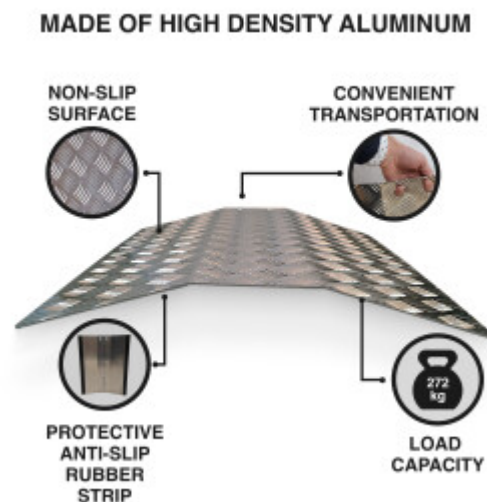

## FEATURES

Gross Weight:	<b>4.200 kg</b>
Height (with packaging):	<b>2.400 cm</b>
Length (with packaging):	<b>70.000 cm</b>
Width (with packaging):	<b>55.000 cm</b>

## DESCRIPTION

*This ramp will simplify the crossing of obstacles like: high thresholds, wires, pipes, and other places that prevent the practical movement of people or cargo. Manufactured according to EN-131 and CE standards Technical specifications: Size: 70cm x 55cm, Weight 3.7kg, Maximum load capacity: 272kg, designed to overcome obstacles 5cm high. GERMAN BRAND. EXCEPTIONAL CUSTOMER SERVICE. The ramp support points at each end are equipped with protection to prevent scratches on the floor. No assembly is required. Ideal for getting around comfortably in a wheelchair, scooter, wheelbarrow, etc. A simple and durable anodized aluminum construction that does not rust. Easy to remove if needed. The non-slip surface of the ramp ensures safety for users. Why should you buy the products we manufacture: During manufacture, we use thicker gauge materials for greater strength and increased stability. We specialize in and have many years of experience in the production of ladders and ramps. As a German brand company, we stand behind our products in the long term. The highest quality aluminum guarantees the robustness and longevity of our products.*