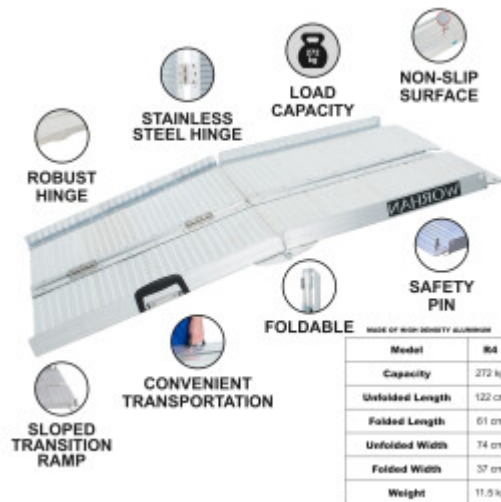

## FEATURES

|                          |                  |
|--------------------------|------------------|
| Gross Weight:            | <b>11.500 kg</b> |
| Height (with packaging): | <b>40.000 cm</b> |
| Length (with packaging): | <b>24.000 cm</b> |
| Width (with packaging):  | <b>65.000 cm</b> |

## DESCRIPTION

Maximum recommended working height: 35.5cm., Dimensions: Length unfolded: 122cm., Length folded: 61cm., Width unfolded: 74cm., Width folded: 37cm., Weight: 11.5kg., Max loading: 272kg., This product is made of high quality aluminum (EN-131 and CE standards). GERMAN BRAND., EXCEPTIONAL CUSTOMER SERVICE. This ramp folds up very easily (twice: in length and width)., Resistant and non-slippery surface even in wet or rainy weather., Durable product over time., Material: high quality anodized aluminium., optimized, solid & unique design., Very practical for handling or transportation & storage. Why you should buy our products? We use thicker gauge materials for more strength and increased stability., We specialized and have many years of experience in the production of a ladders and ramps., As a German brand company, we stand behind our products in the long term., The highest quality aluminum guarantees the robustness and longevity of our products.