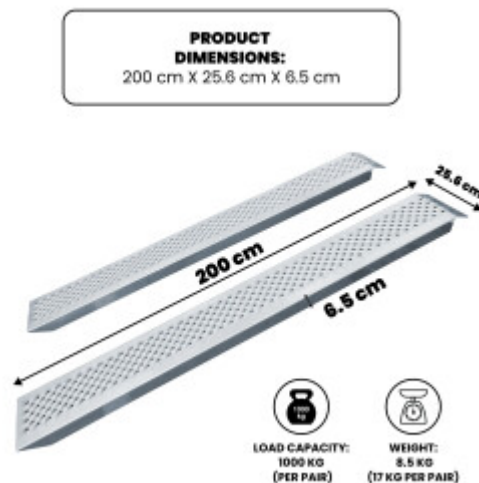

## FEATURES

Gross Weight:	<b>11.500 kg</b>
Height (with packaging):	<b>8.000 cm</b>
Length (with packaging):	<b>198.000 cm</b>
Width (with packaging):	<b>25.000 cm</b>

## DESCRIPTION

The product is made of high quality aluminum according to EN and CE standards. Being made of aluminium, they are extremely light (5kg each), very robust and cannot rust. Surface: perforated - non-slip, for excellent grip. Product details and dimensions: Weight - 5kg (10kg per pair), Length - 200cm., Width - 214mm., Depth - 55mm., Maximum load weight - 400kg (per pair). GERMAN BRAND. EXCEPTIONAL CUSTOMER SERVICE. The ramps could be used to load tractors or lawnmowers, Quad ATVs, trailers, electric bikes, motorcycles etc etc. Chamfered side edges to ensure increased contact at the upper bearing point. Why you should buy the products we manufacture: During manufacture, we use thicker gauge materials for greater strength and increased stability. We are specialized and have many years of experience in the production of ladders and ramps. As a German brand company, we stand behind our products in the long term. The highest quality aluminum guarantees the robustness and longevity of our products.