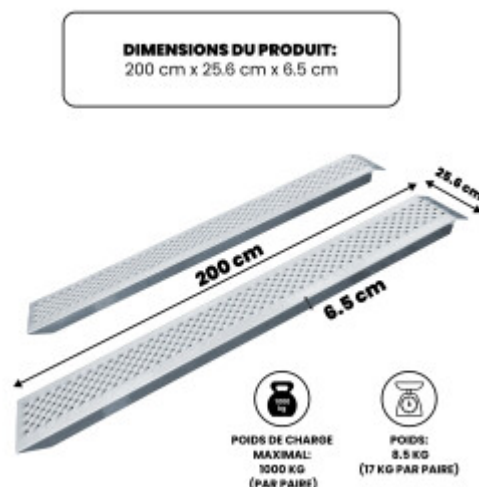

## FEATURES

Gross Weight:	<b>19.500 kg</b>
Height (with packaging):	<b>9.000 cm</b>
Length (with packaging):	<b>198.000 cm</b>
Width (with packaging):	<b>30.000 cm</b>

## DESCRIPTION

The product is made of high quality aluminum according to EN and CE standards. Being made of aluminium, they are extremely light (8.5kg each), very robust and cannot rust. Surface: perforated - non-slip, for excellent grip. Product details and dimensions: Weight - 8.5kg (17kg per pair), Length - 200cm., Width - 256mm., Depth - 65mm., Maximum load weight - 1000kg (per pair). GERMAN BRAND. EXCEPTIONAL CUSTOMER SERVICE. The ramps could be used to load tractors or lawnmowers, Quad ATVs, trailers, electric bikes, motorcycles etc etc. Beveled side edges to ensure increased contact at the upper fulcrum. Why you should buy the products we manufacture: During manufacture, we use thicker gauge materials for greater strength and increased stability. We are specialized and have many years of experience in the production of ladders and ramps. As a German brand company, we stand behind our products in the long term. The highest quality aluminum guarantees the robustness and longevity of our products.