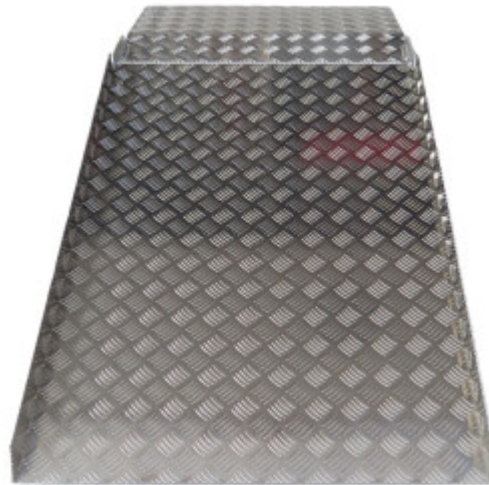

PRICE

Please login to see prices

FEATURES

Gross Weight:	16.700 kg
Height (with packaging):	13.000 cm
Length (with packaging):	115.000 cm
Width (with packaging):	78.000 cm

DESCRIPTION

This ramp makes it easy to cross obstacles such as: high thresholds, wires, pipes and other places that prevent the practical movement of people or cargo., The variable height function (from 5cm to 20cm) makes every task easier., 3 sets of extensions are included., For a minimum height, the platform should be used without extensions., Manufactured to EN-131 and CE standards Specifications: 75cm (width) x 157cm (length)., Weight 14.4kg., Maximum load capacity: 300kg., Designed to overcome height obstacles (from 5cm to 20cm)., Variable height function., Height is in increments of 1mm adjustable No assembly is required. Ideal for getting around comfortably in wheelchairs, scooters, wheelbarrows, etc. Simple and durable anodized aluminum construction that won't rust. Easy to remove if necessary. The ramp's non-slip surface provides safety for users.