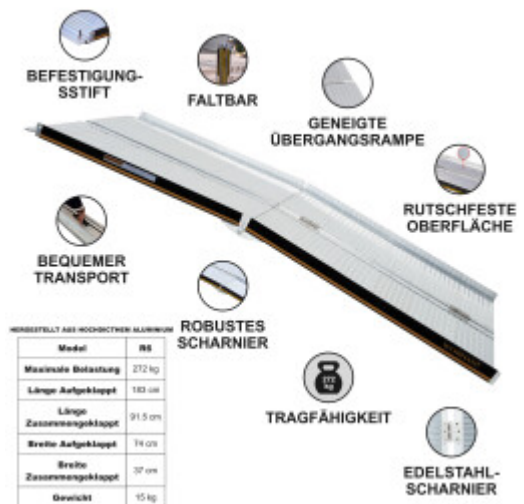

PRICE

Please login to see prices

FEATURES

Gross Weight:	16.000 kg
Height (with packaging):	40.000 cm
Length (with packaging):	24.000 cm
Width (with packaging):	95.000 cm

DESCRIPTION

Maximum recommended working height: 51cm., Dimensions: Length unfolded: 183cm., Length folded: 91.5cm., Width unfolded: 74cm., Width folded: 37cm., Weight: 15kg., Max loading: 272kg., This product is made of high quality aluminum (EN-131 and CE standards). GERMAN BRAND., EXCEPTIONAL CUSTOMER SERVICE. This ramp folds up very easily (twice: in length and width)., Resistant and non-slippery surface even in wet or rainy weather., Durable product over time., Material: high quality anodized aluminium., optimized, solid & unique design., Very practical for handling or transportation & storage. Why you should buy our products? We use thicker gauge materials for more strength and increased stability., We specialized and have many years of experience in the production of a ladders and ramps., As a German brand company, we stand behind our products in the long term., The highest quality aluminum guarantees the robustness and longevity of our products.