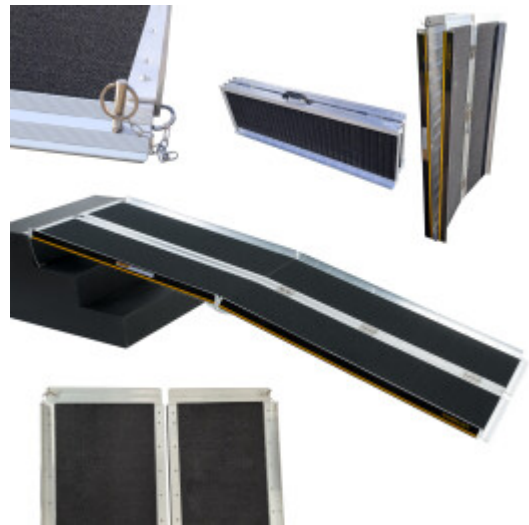

## FEATURES

|                          |                   |
|--------------------------|-------------------|
| Gross Weight:            | <b>20.000 kg</b>  |
| Height (with packaging): | <b>40.000 cm</b>  |
| Length (with packaging): | <b>24.000 cm</b>  |
| Width (with packaging):  | <b>110.000 cm</b> |

## DESCRIPTION

*Maximum recommended working height: 59cm., Dimensions: Length unfolded: 215cm., Length folded: 107.5cm., Width unfolded: 74cm., Width folded: 37cm., Weight: 18.8kg., Max loading: 272kg., This product is made of high quality aluminum (EN-131 and CE standards). GERMAN BRAND., EXCEPTIONAL CUSTOMER SERVICE. Increased anti-slip feature., This ramp folds up very easily (twice: in length and width)., Resistant and EXTRA non-slippery surface even in wet or rainy weather., Durable product over time., Material: high quality anodized aluminium., optimized, solid & unique design., Very practical for handling or transportation & storage. Why you should buy our products? We use thicker gauge materials for more strength and increased stability., We specialized and have many years of experience in the production of a ladders and ramps., As a German brand company, we stand behind our products in the long term., The highest quality aluminum guarantees the robustness and longevity of our products.*