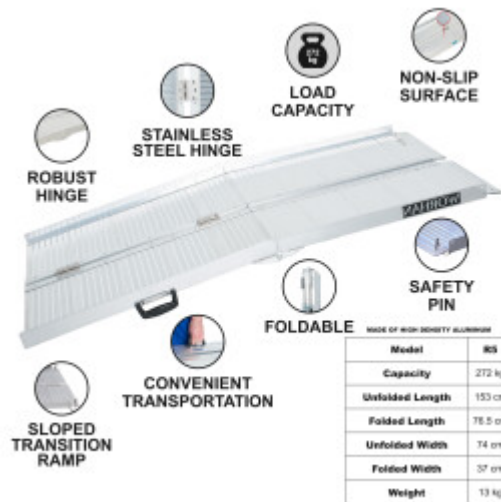

## FEATURES

|                          |                  |
|--------------------------|------------------|
| Gross Weight:            | <b>14.000 kg</b> |
| Height (with packaging): | <b>40.000 cm</b> |
| Length (with packaging): | <b>24.000 cm</b> |
| Width (with packaging):  | <b>79.000 cm</b> |

## DESCRIPTION

Maximum recommended working height: 41cm., Dimensions: Length unfolded: 153cm., Length folded: 76.5cm., Width unfolded: 74cm., Width folded: 37cm., Weight: 13kg., Max loading: 272kg., This product is made of high quality aluminum (EN-131 and CE standards). GERMAN BRAND., EXCEPTIONAL CUSTOMER SERVICE. This ramp folds up very easily (twice: in length and width)., Resistant and non-slippery surface even in wet or rainy weather., Durable product over time., Material: high quality anodized aluminium., optimized, solid & unique design., Very practical for handling or transportation & storage. Why you should buy our products? We use thicker gauge materials for more strength and increased stability., We specialized and have many years of experience in the production of a ladders and ramps., As a German brand company, we stand behind our products in the long term., The highest quality aluminum guarantees the robustness and longevity of our products.