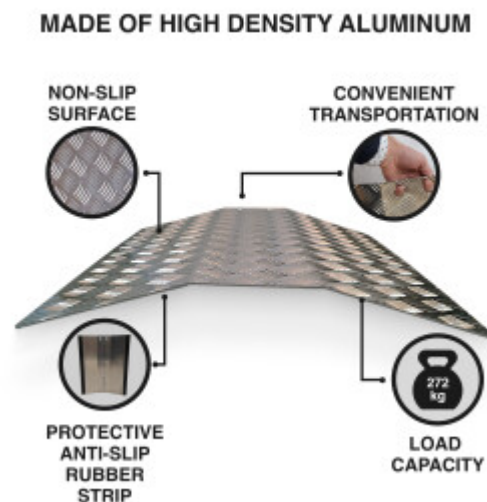

PRICE

Please login to see prices

FEATURES

Gross Weight:	4.200 kg
Height (with packaging):	2.400 cm
Length (with packaging):	70.000 cm
Width (with packaging):	55.000 cm

DESCRIPTION

This ramp will simplify the crossing of obstacles like: high thresholds, wires, pipes, and other places that prevent the practical movement of people or cargo. Manufactured according to EN-131 and CE standards Technical specifications: Size: 70cm x 55cm, Weight 3.7kg, Maximum load capacity: 272kg, designed to overcome obstacles 5cm high. GERMAN BRAND. EXCEPTIONAL CUSTOMER SERVICE. The ramp support points at each end are equipped with protection to prevent scratches on the floor. No assembly is required. Ideal for getting around comfortably in a wheelchair, scooter, wheelbarrow, etc. A simple and durable anodized aluminum construction that does not rust. Easy to remove if needed. The non-slip surface of the ramp ensures safety for users. Why should you buy the products we manufacture: During manufacture, we use thicker gauge materials for greater strength and increased stability. We specialize in and have many years of experience in the production of ladders and ramps. As a German brand company, we stand behind our products in the long term. The highest quality aluminum guarantees the robustness and longevity of our products.