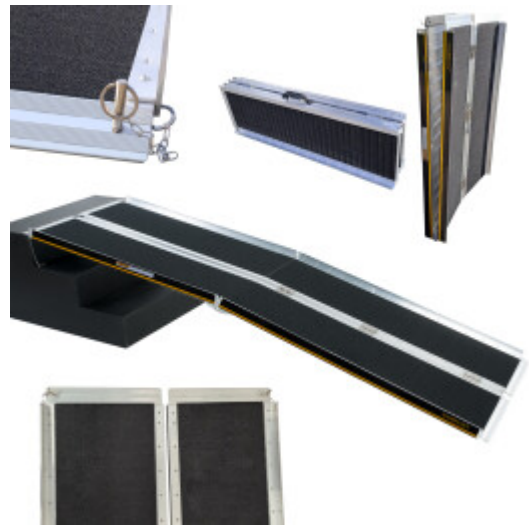

PRICE

Please login to see prices

FEATURES

Gross Weight:	20.000 kg
Height (with packaging):	40.000 cm
Length (with packaging):	24.000 cm
Width (with packaging):	110.000 cm

DESCRIPTION

Maximum recommended working height: 59cm., Dimensions: Length unfolded: 215cm., Length folded: 107.5cm., Width unfolded: 74cm., Width folded: 37cm., Weight: 18.8kg., Max loading: 272kg., This product is made of high quality aluminum (EN-131 and CE standards). GERMAN BRAND., EXCEPTIONAL CUSTOMER SERVICE. Increased anti-slip feature., This ramp folds up very easily (twice: in length and width)., Resistant and EXTRA non-slippery surface even in wet or rainy weather., Durable product over time., Material: high quality anodized aluminium., optimized, solid & unique design., Very practical for handling or transportation & storage. Why you should buy our products? We use thicker gauge materials for more strength and increased stability., We specialized and have many years of experience in the production of a ladders and ramps., As a German brand company, we stand behind our products in the long term., The highest quality aluminum guarantees the robustness and longevity of our products.