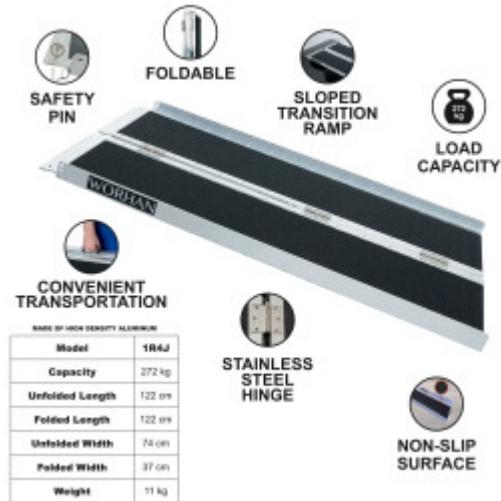

PRICE

Please login to see prices

FEATURES

Gross Weight:	11.500 kg
Height (with packaging):	40.000 cm
Length (with packaging):	14.000 cm
Width (with packaging):	122.000 cm

DESCRIPTION

Maximum recommended working height: 35.5cm., Dimensions: Length unfolded: 122cm., Length folded: 122cm., Width unfolded: 74cm., Width folded: 37cm., Weight: 11.1kg., Max loading: 272kg., This product is made of high quality aluminum (EN-131 and CE standards). GERMAN BRAND., EXCEPTIONAL CUSTOMER SERVICE. Increased anti-slip feature., This ramp folds up very easily., Resistant and EXTRA non-slippery surface even in wet or rainy weather., Durable product over time., Material: high quality anodized aluminium., optimized, solid & unique design., Very practical for handling or transportation & storage. Why you should buy our products? We use thicker gauge materials for more strength and increased stability., We specialized and have many years of experience in the production of a ladders and ramps., As a German brand company, we stand behind our products in the long term., The highest quality aluminum guarantees the robustness and longevity of our products.