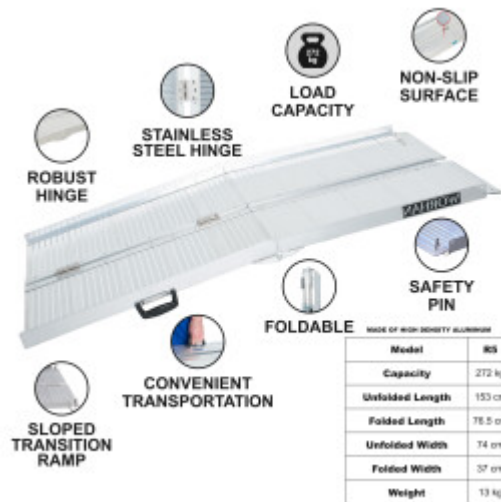

PRICE

Please login to see prices

FEATURES

Gross Weight:	14.000 kg
Height (with packaging):	40.000 cm
Length (with packaging):	24.000 cm
Width (with packaging):	79.000 cm

DESCRIPTION

Maximum recommended working height: 41cm., Dimensions: Length unfolded: 153cm., Length folded: 76.5cm., Width unfolded: 74cm., Width folded: 37cm., Weight: 13kg., Max loading: 272kg., This product is made of high quality aluminum (EN-131 and CE standards). GERMAN BRAND., EXCEPTIONAL CUSTOMER SERVICE. This ramp folds up very easily (twice: in length and width)., Resistant and non-slippery surface even in wet or rainy weather., Durable product over time., Material: high quality anodized aluminium., optimized, solid & unique design., Very practical for handling or transportation & storage. Why you should buy our products? We use thicker gauge materials for more strength and increased stability., We specialized and have many years of experience in the production of a ladders and ramps., As a German brand company, we stand behind our products in the long term., The highest quality aluminum guarantees the robustness and longevity of our products.