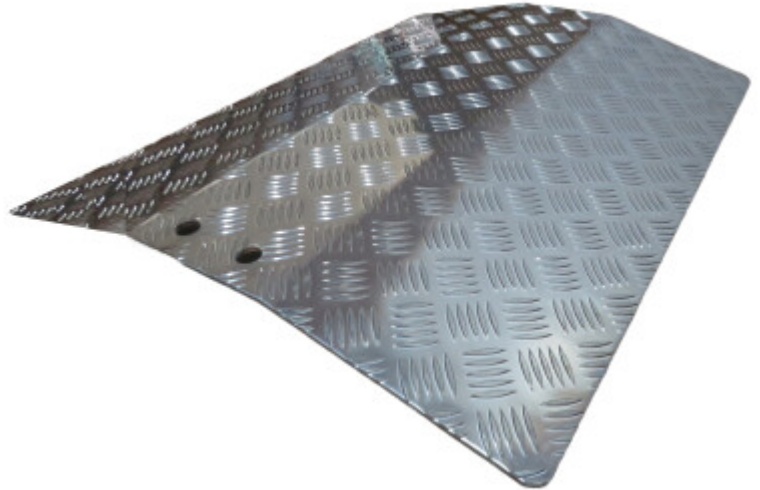

PRICE

Please login to see prices

FEATURES

Gross Weight:	7.100 kg
Height (with packaging):	3.000 cm
Length (with packaging):	75.000 cm
Width (with packaging):	61.000 cm

DESCRIPTION

This ramp will simplify the crossing of obstacles like: high thresholds, wires, pipes, and other places that prevent the practical movement of people or cargo. Manufactured according to EN-131 and CE standards Technical specifications: Size: 74cm x 60cm, Weight 6.4kg, Maximum load capacity: 400kg, designed to overcome obstacles 6cm high. Manufactured from 5mm thick checker plate. GERMAN BRAND. EXCEPTIONAL CUSTOMER SERVICE. The ramp support points at each end are equipped with protection to prevent scratches on the floor. No assembly is required. Ideal for getting around comfortably in a wheelchair, scooter, wheelbarrow, etc. A simple and durable anodized aluminum construction that does not rust. Easy to remove if needed. The non-slip surface of the ramp ensures safety for users. Why should you buy the products we manufacture: During manufacture, we use thicker gauge materials for greater strength and increased stability. We specialize in and have many years of experience in the production of ladders and ramps. As a German brand company, we stand behind our products in the long term. The highest quality aluminum guarantees the robustness and longevity of our products.