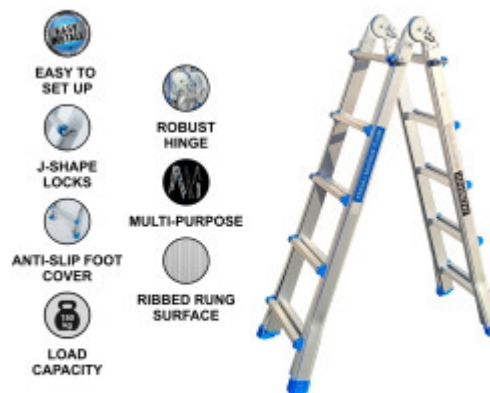

PRICE

Please login to see prices

FEATURES

Gross Weight:	12.500 kg
Height (with packaging):	156.000 cm
Length (with packaging):	21.000 cm
Width (with packaging):	48.000 cm

DESCRIPTION

Fully extended length: 530cm., Step ladder height: 254cm (at the apex)., Rungs: 2x8., Distance between rungs: 28cm., Folded size: 156cm x 48cm x 21cm., Weight: 13.2kg. German brand., Exceptional customer service. Manufactured strictly to EN131 safety standard., Material: Anodized aluminum., Maximum weight: 150kg., Special non-slip ribbed rungs., Safe, simple and convenient locking mechanism ensures ease of working height adjustment. Superior quality and stability., Very durable ladders which have been manufactured from high quality aluminum., Hinge locking mechanism adds extra security and rigidity when using the ladder. Why you should buy our products ? We use thicker gauge materials for more strength and increased stability., We specialized and have many years of experience in the production of a ladders and ramps., As a German brand company , we stand behind our products in the long term., The highest quality aluminum guarantees the robustness and longevity of our products.