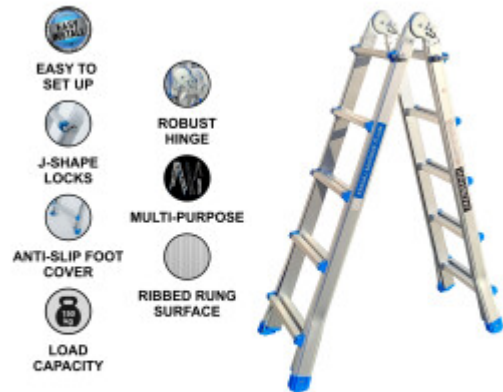

PRICE

Please login to see prices

FEATURES

Gross Weight:	12.500 kg
Height (with packaging):	156.000 cm
Length (with packaging):	21.000 cm
Width (with packaging):	48.000 cm

DESCRIPTION

Fully extended length: 530cm., Step ladder height: 254cm (at the apex)., Rungs: 2x8., Distance between rungs: 28cm., Folded size: 156cm x 48cm x 21cm., Weight: 13.2kg. German brand., Exceptional customer service. Manufactured strictly to EN131 safety standard., Material: Anodized aluminum., Maximum weight: 150kg., Special non-slip ribbed rungs., Safe, simple and convenient locking mechanism ensures ease of working height adjustment. Superior quality and stability., Very durable ladders which have been manufactured from high quality aluminum., Hinge locking mechanism adds extra security and rigidity when using the ladder. Why you should buy our products ? We use thicker gauge materials for more strength and increased stability., We specialized and have many years of experience in the production of a ladders and ramps., As a German brand company , we stand behind our products in the long term., The highest quality aluminum guarantees the robustness and longevity of our products.