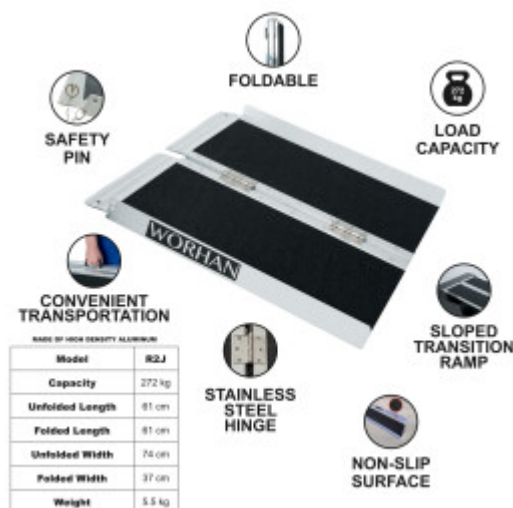

PRICE

Please login to see prices

FEATURES

Gross Weight:	6.100 kg
Height (with packaging):	40.000 cm
Length (with packaging):	14.000 cm
Width (with packaging):	63.500 cm

DESCRIPTION

Maximum recommended working height: 18cm., Dimensions: Length unfolded: 61cm., Length folded: 61cm., Width unfolded: 74cm., Width folded: 37cm., Weight: 5.6kg., Max loading: 272kg., This product is made of high quality aluminum (EN-131 and CE standards). GERMAN BRAND., EXCEPTIONAL CUSTOMER SERVICE. Increased anti-slip feature., This ramp folds up very easily., Resistant and EXTRA non-slippery surface even in wet or rainy weather., Durable product over time., Material: high quality anodized aluminium., optimized, solid & unique design., Very practical for handling or transportation & storage. Why you should buy our products? We use thicker gauge materials for more strength and increased stability., We specialized and have many years of experience in the production of a ladders and ramps., As a German brand company, we stand behind our products in the long term., The highest quality aluminum guarantees the robustness and longevity of our products.