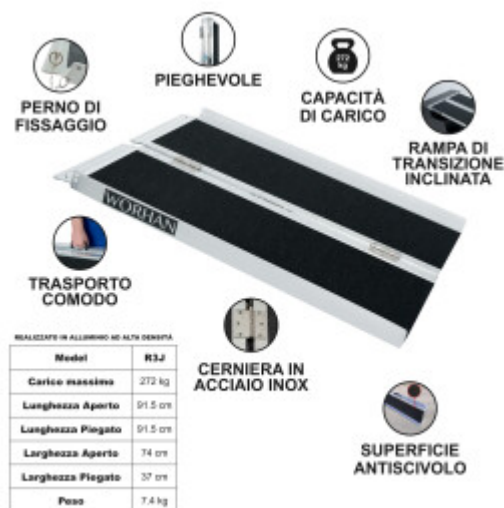

PRICE

Please login to see prices

FEATURES

Gross Weight:	8.200 kg
Height (with packaging):	40.000 cm
Length (with packaging):	14.000 cm
Width (with packaging):	94.000 cm

DESCRIPTION

Maximum recommended working height: 30.5cm., Dimensions: Length unfolded: 91.5cm., Length folded: 91.5cm., Width unfolded: 74cm., Width folded: 37cm., Weight: 7.5kg., Max loading: 272kg., This product is made of high quality aluminum (EN-131 and CE standards). GERMAN BRAND., EXCEPTIONAL CUSTOMER SERVICE. Increased anti-slip feature., This ramp folds up very easily., Resistant and EXTRA non-slippery surface even in wet or rainy weather., Durable product over time., Material: high quality anodized aluminium., optimized, solid & unique design., Very practical for handling or transportation & storage. Why you should buy our products? We use thicker gauge materials for more strength and increased stability., We specialized and have many years of experience in the production of a ladders and ramps., As a German brand company, we stand behind our products in the long term., The highest quality aluminum guarantees the robustness and longevity of our products.