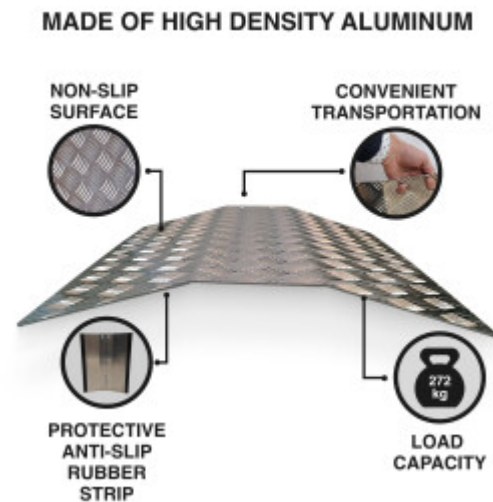

PRICE

Please login to see prices

FEATURES

Gross Weight:	4.200 kg
Height (with packaging):	2.400 cm
Length (with packaging):	71.000 cm
Width (with packaging):	56.000 cm

DESCRIPTION

This ramp will simplify the crossing of obstacles like: high thresholds, wires, pipes, and other places that prevent the practical movement of people or cargo. Manufactured according to EN-131 and CE standards Technical specifications: Size: 70cm x 55cm, Weight 3.7kg, Maximum load capacity: 272kg, designed to overcome obstacles 5cm high. GERMAN BRAND. EXCEPTIONAL CUSTOMER SERVICE. The ramp support points at each end are equipped with protection to prevent scratches on the floor. No assembly is required. Ideal for getting around comfortably in a wheelchair, scooter, wheelbarrow, etc. A simple and durable anodized aluminum construction that does not rust. Easy to remove if needed. The non-slip surface of the ramp ensures safety for users. Why should you buy the products we manufacture: During manufacture, we use thicker gauge materials for greater strength and increased stability. We specialize in and have many years of experience in the production of ladders and ramps. As a German brand company, we stand behind our products in the long term. The highest quality aluminum guarantees the robustness and longevity of our products.