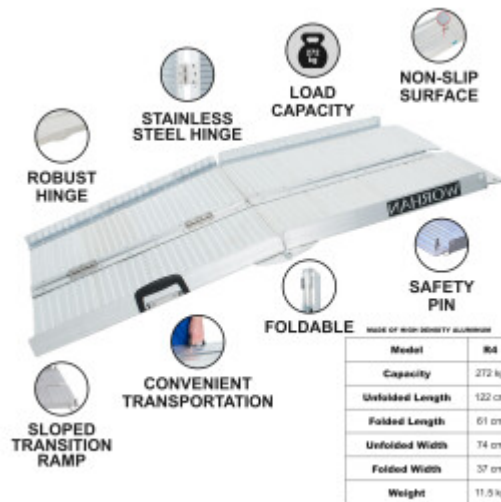

PRICE

Please login to see prices

FEATURES

Gross Weight:	11.500 kg
Height (with packaging):	40.000 cm
Length (with packaging):	24.000 cm
Width (with packaging):	65.000 cm

DESCRIPTION

Maximum recommended working height: 35.5cm., Dimensions: Length unfolded: 122cm., Length folded: 61cm., Width unfolded: 74cm., Width folded: 37cm., Weight: 11.5kg., Max loading: 272kg., This product is made of high quality aluminum (EN-131 and CE standards). GERMAN BRAND., EXCEPTIONAL CUSTOMER SERVICE. This ramp folds up very easily (twice: in length and width)., Resistant and non-slippery surface even in wet or rainy weather., Durable product over time., Material: high quality anodized aluminium., optimized, solid & unique design., Very practical for handling or transportation & storage. Why you should buy our products? We use thicker gauge materials for more strength and increased stability., We specialized and have many years of experience in the production of a ladders and ramps., As a German brand company, we stand behind our products in the long term., The highest quality aluminum guarantees the robustness and longevity of our products.