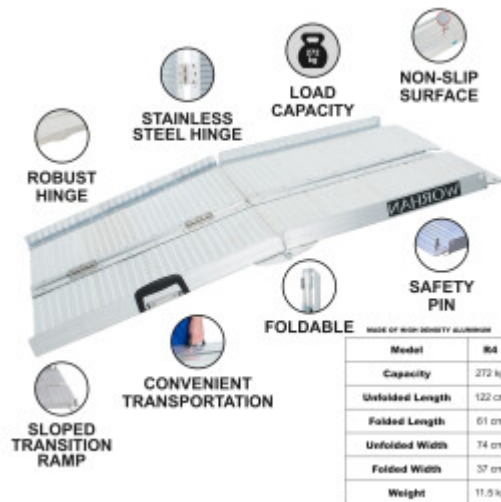

## FEATURES

Gross Weight:	<b>11.500 kg</b>
Height (with packaging):	<b>40.000 cm</b>
Length (with packaging):	<b>24.000 cm</b>
Width (with packaging):	<b>65.000 cm</b>

## DESCRIPTION

Maximum recommended working height: 35.5cm., Dimensions: Length unfolded: 122cm., Length folded: 61cm., Width unfolded: 74cm., Width folded: 37cm., Weight: 11.5kg., Max loading: 272kg., This product is made of high quality aluminum (EN-131 and CE standards). GERMAN BRAND., EXCEPTIONAL CUSTOMER SERVICE. This ramp folds up very easily (twice: in length and width)., Resistant and non-slippery surface even in wet or rainy weather., Durable product over time., Material: high quality anodized aluminium., optimized, solid & unique design., Very practical for handling or transportation & storage. Why you should buy our products? We use thicker gauge materials for more strength and increased stability., We specialized and have many years of experience in the production of a ladders and ramps., As a German brand company, we stand behind our products in the long term., The highest quality aluminum guarantees the robustness and longevity of our products.