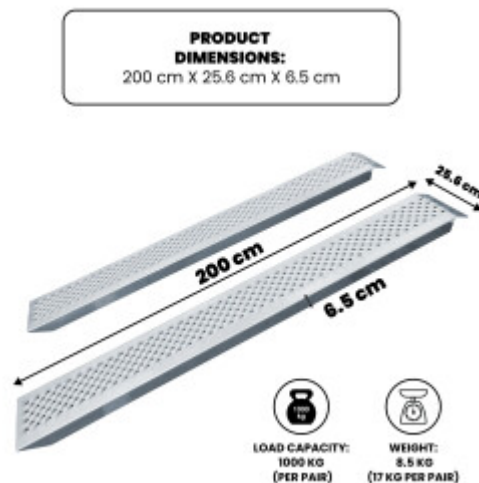

PRICE

Please login to see prices

FEATURES

Gross Weight:	11.500 kg
Height (with packaging):	8.000 cm
Length (with packaging):	198.000 cm
Width (with packaging):	25.000 cm

DESCRIPTION

The product is made of high quality aluminum according to EN and CE standards. Being made of aluminium, they are extremely light (5kg each), very robust and cannot rust. Surface: perforated - non-slip, for excellent grip. Product details and dimensions: Weight - 5kg (10kg per pair), Length - 200cm., Width - 214mm., Depth - 55mm., Maximum load weight - 400kg (per pair). GERMAN BRAND. EXCEPTIONAL CUSTOMER SERVICE. The ramps could be used to load tractors or lawnmowers, Quad ATVs, trailers, electric bikes, motorcycles etc etc. Chamfered side edges to ensure increased contact at the upper bearing point. Why you should buy the products we manufacture: During manufacture, we use thicker gauge materials for greater strength and increased stability. We are specialized and have many years of experience in the production of ladders and ramps. As a German brand company, we stand behind our products in the long term. The highest quality aluminum guarantees the robustness and longevity of our products.