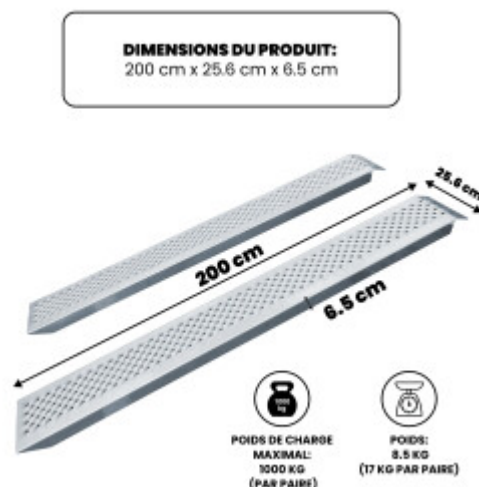

PRICE

Please login to see prices

FEATURES

Gross Weight:	19.500 kg
Height (with packaging):	9.000 cm
Length (with packaging):	198.000 cm
Width (with packaging):	30.000 cm

DESCRIPTION

The product is made of high quality aluminum according to EN and CE standards. Being made of aluminium, they are extremely light (8.5kg each), very robust and cannot rust. Surface: perforated - non-slip, for excellent grip. Product details and dimensions: Weight - 8.5kg (17kg per pair), Length - 200cm., Width - 256mm., Depth - 65mm., Maximum load weight - 1000kg (per pair). GERMAN BRAND. EXCEPTIONAL CUSTOMER SERVICE. The ramps could be used to load tractors or lawnmowers, Quad ATVs, trailers, electric bikes, motorcycles etc etc. Beveled side edges to ensure increased contact at the upper fulcrum. Why you should buy the products we manufacture: During manufacture, we use thicker gauge materials for greater strength and increased stability. We are specialized and have many years of experience in the production of ladders and ramps. As a German brand company, we stand behind our products in the long term. The highest quality aluminum guarantees the robustness and longevity of our products.