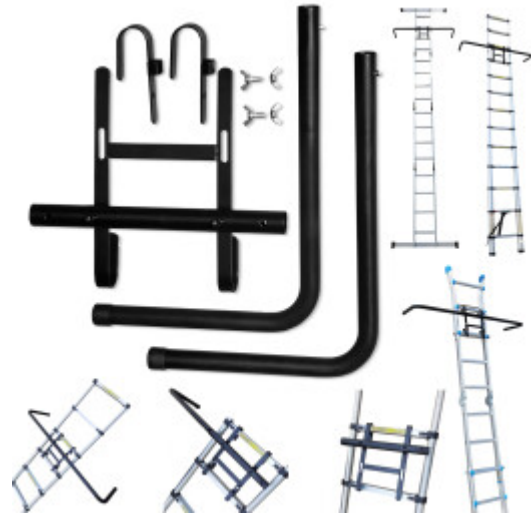

PRICE

Please login to see prices

FEATURES

Gross Weight:	3.500 kg
Height (with packaging):	12.000 cm
Length (with packaging):	51.000 cm
Width (with packaging):	36.000 cm

DESCRIPTION

Rigid steel framed stand-off, fits to any of WORHAN ladders and most of other ladders on the market. Offers superb stability at the top of a ladder with a wide span of 124cm This stand-off can be fitted to the front or the back side of the ladder. Equipped with rubber feet to help prevent slipping. Especially adapted for extra wide openings Supplied complete with easy installation instructions. Massive Safety Improvement for a very low cost!