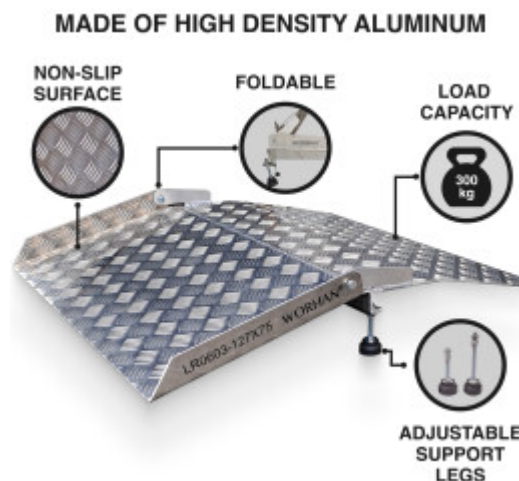

PRICE

Please login to see prices

FEATURES

Gross Weight:	9.200 kg
Height (with packaging):	14.000 cm
Length (with packaging):	78.000 cm
Width (with packaging):	54.000 cm

DESCRIPTION

This ramp makes it easy to cross obstacles such as: high thresholds, wires, pipes and other places that prevent the practical movement of people or cargo., The variable height function (from 5cm to 15cm) makes every task easier., 2 sets of extensions are included. , For a minimum height, the platform should be used without extensions., Manufactured to EN-131 and CE standards Specifications: 75cm (width) x 87cm (length), weight 9.2kg, maximum load capacity: 300kg, designed to overcome height obstacles (from 5cm to 15cm). Variable height function., Height is adjustable in 1 mm increments No assembly is required. Ideal for getting around comfortably in wheelchairs, scooters, wheelbarrows, etc. Simple and durable anodized aluminum construction that won't rust. Easy to remove if necessary. The ramp's non-slip surface provides safety for users.