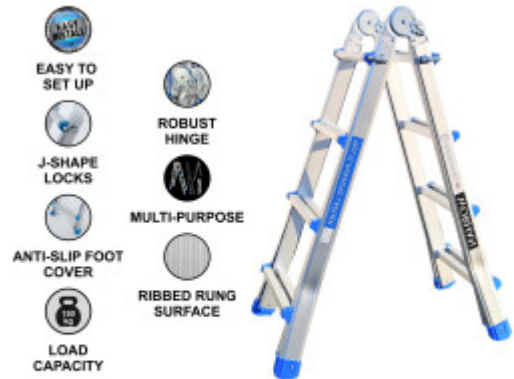

PRICE

Please login to see prices

FEATURES

Gross Weight:	9.900 kg
Height (with packaging):	125.000 cm
Length (with packaging):	21.000 cm
Width (with packaging):	50.000 cm

DESCRIPTION

Fully extended length: 414cm., Step ladder height: 200cm (at the apex)., Rungs: 2x7., Distance between rungs: 28cm., Folded size: 128cm x 48cm x 21cm., Weight: 10.4kg. German brand., Exceptional customer service. Manufactured strictly to EN131 safety standard., Material: Anodized aluminum., Maximum weight: 150kg., Special non-slip ribbed rungs., Safe, simple and convenient locking mechanism ensures ease of working height adjustment. Superior quality and stability., Very durable ladders which have been manufactured from high quality aluminum., Hinge locking mechanism adds extra security and rigidity when using the ladder. Why you should buy our products ? We use thicker gauge materials for more strength and increased stability., We specialized and have many years of experience in the production of a ladders and ramps., As a German brand company , we stand behind our products in the long term., The highest quality aluminum guarantees the robustness and longevity of our products.