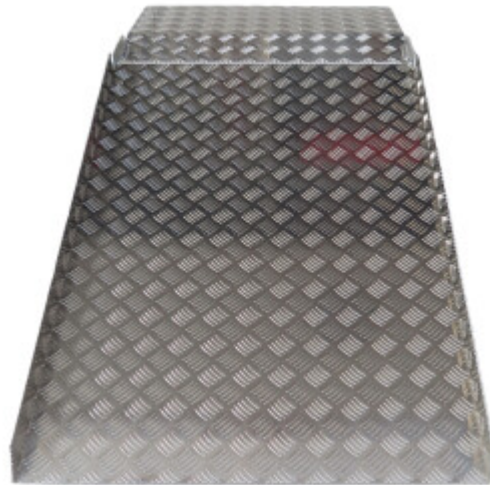

PRICE

Please login to see prices

FEATURES

Gross Weight:	16.700 kg
Height (with packaging):	13.000 cm
Length (with packaging):	115.000 cm
Width (with packaging):	78.000 cm

DESCRIPTION

This ramp makes it easy to cross obstacles such as: high thresholds, wires, pipes and other places that prevent the practical movement of people or cargo., The variable height function (from 5cm to 20cm) makes every task easier., 3 sets of extensions are included., For a minimum height, the platform should be used without extensions., Manufactured to EN-131 and CE standards Specifications: 75cm (width) x 157cm (length)., Weight 14.4kg., Maximum load capacity: 300kg., Designed to overcome height obstacles (from 5cm to 20cm)., Variable height function., Height is in increments of 1mm adjustable No assembly is required. Ideal for getting around comfortably in wheelchairs, scooters, wheelbarrows, etc. Simple and durable anodized aluminum construction that won't rust. Easy to remove if necessary. The ramp's non-slip surface provides safety for users.