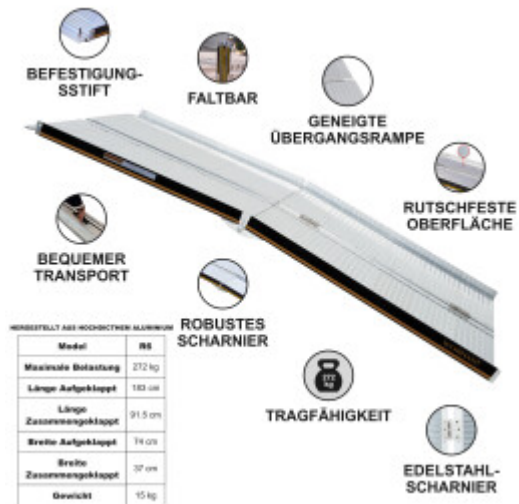

PRICE

Please login to see prices

FEATURES

Gross Weight:	16.000 kg
Height (with packaging):	40.000 cm
Length (with packaging):	24.000 cm
Width (with packaging):	95.000 cm

DESCRIPTION

Maximum recommended working height: 51cm., Dimensions: Length unfolded: 183cm., Length folded: 91.5cm., Width unfolded: 74cm., Width folded: 37cm., Weight: 15kg., Max loading: 272kg., This product is made of high quality aluminum (EN-131 and CE standards). GERMAN BRAND., EXCEPTIONAL CUSTOMER SERVICE. This ramp folds up very easily (twice: in length and width)., Resistant and non-slippery surface even in wet or rainy weather., Durable product over time., Material: high quality anodized aluminium., optimized, solid & unique design., Very practical for handling or transportation & storage. Why you should buy our products? We use thicker gauge materials for more strength and increased stability., We specialized and have many years of experience in the production of a ladders and ramps., As a German brand company, we stand behind our products in the long term., The highest quality aluminum guarantees the robustness and longevity of our products.