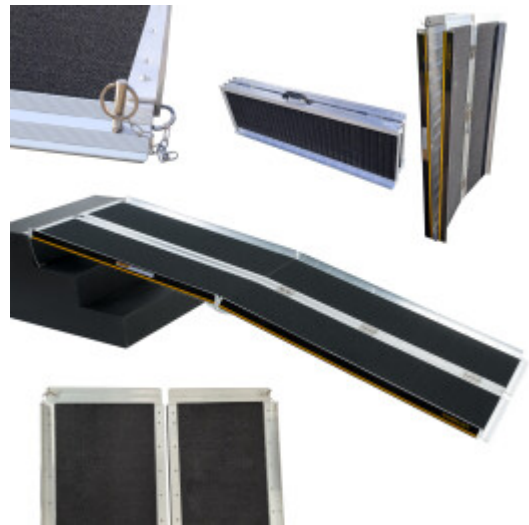

## FEATURES

Gross Weight:	<b>20.000 kg</b>
Height (with packaging):	<b>40.000 cm</b>
Length (with packaging):	<b>24.000 cm</b>
Width (with packaging):	<b>110.000 cm</b>

## DESCRIPTION

Maximum recommended working height: 59cm., Dimensions: Length unfolded: 215cm., Length folded: 107.5cm., Width unfolded: 74cm., Width folded: 37cm., Weight: 18.8kg., Max loading: 272kg., This product is made of high quality aluminum (EN-131 and CE standards). GERMAN BRAND., EXCEPTIONAL CUSTOMER SERVICE. Increased anti-slip feature., This ramp folds up very easily (twice: in length and width)., Resistant and EXTRA non-slippery surface even in wet or rainy weather., Durable product over time., Material: high quality anodized aluminium., optimized, solid & unique design., Very practical for handling or transportation & storage. Why you should buy our products? We use thicker gauge materials for more strength and increased stability., We specialized and have many years of experience in the production of a ladders and ramps., As a German brand company, we stand behind our products in the long term., The highest quality aluminum guarantees the robustness and longevity of our products.