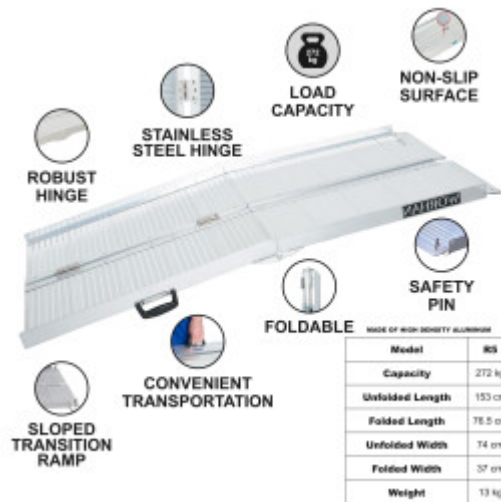

## FEATURES

Gross Weight:	<b>14.000 kg</b>
Height (with packaging):	<b>40.000 cm</b>
Length (with packaging):	<b>24.000 cm</b>
Width (with packaging):	<b>79.000 cm</b>

## DESCRIPTION

Maximum recommended working height: 41cm., Dimensions: Length unfolded: 153cm., Length folded: 76.5cm., Width unfolded: 74cm., Width folded: 37cm., Weight: 13kg., Max loading: 272kg., This product is made of high quality aluminum (EN-131 and CE standards). GERMAN BRAND., EXCEPTIONAL CUSTOMER SERVICE. This ramp folds up very easily (twice: in length and width)., Resistant and non-slippery surface even in wet or rainy weather., Durable product over time., Material: high quality anodized aluminium., optimized, solid & unique design., Very practical for handling or transportation & storage. Why you should buy our products? We use thicker gauge materials for more strength and increased stability., We specialized and have many years of experience in the production of a ladders and ramps., As a German brand company, we stand behind our products in the long term., The highest quality aluminum guarantees the robustness and longevity of our products.