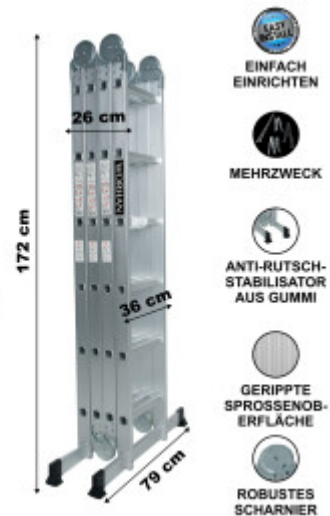

PRICE

Please login to see prices

FEATURES

Gross Weight:	18.400 kg
Height (with packaging):	36.000 cm
Length (with packaging):	26.000 cm
Width (with packaging):	172.000 cm

DESCRIPTION

Fully extended length: 640cm. Step ladder height: 302cm., Rungs: 4x6. Folded size: 172cm x 36cm x 26cm. Weight: 16kg. German brand. Exceptional customer service. Manufactured strictly to EN131 safety standard. Material: Anodized aluminum. Maximum weight: 150kg. Special non-slip ribbed rungs. Easy to use locking mechanism. The BIG HINGE model. Extended Stabilizer Bar. Superior quality and stability. Very durable ladders which have been manufactured from high quality aluminum., Hinge locking mechanism adds extra security and rigidity when using the ladder. Why you should buy our products ? We use thicker gauge materials for more strength and increased stability. We specialized and have many years of experience in the production of a ladders and ramps. As a German brand company, we stand behind our products in the long term. The highest quality aluminum guarantees the robustness and longevity of our products.