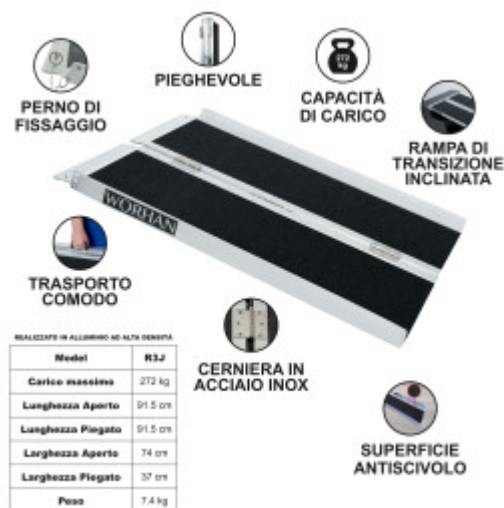

## DESCRIPTION

Maximum recommended working height: 18cm., Dimensions: Length unfolded: 61cm., Length folded: 61cm., Width unfolded: 74cm., Width folded: 37cm., Weight: 5.6kg., Max loading: 272kg., This product is made of high quality aluminum (EN-131 and CE standards). GERMAN BRAND., EXCEPTIONAL CUSTOMER SERVICE. Increased anti-slip feature., This ramp folds up very easily., Resistant and EXTRA non-slippery surface even in wet or rainy weather., Durable product over time., Material: high quality anodized aluminium., optimized, solid & unique design., Very practical for handling or transportation & storage. Why you should buy our products? We use thicker gauge materials for more strength and increased stability., We specialized and have many years of experience in the production of a ladders and ramps., As a German brand company, we stand behind our products in the long term., The highest quality aluminum guarantees the robustness and longevity of our products.

## PRICE

Please login to see prices

## DESCRIPTION

Maximum recommended working height: 30.5cm., Dimensions: Length unfolded: 91.5cm., Length folded: 91.5cm., Width unfolded: 74cm., Width folded: 37cm., Weight: 7.5kg., Max loading: 272kg., This product is made of high quality aluminum (EN-131 and CE standards). GERMAN BRAND., EXCEPTIONAL CUSTOMER SERVICE. Increased anti-slip feature., This ramp folds up very easily., Resistant and EXTRA non-slippery surface even in wet or rainy weather., Durable product over time., Material: high quality anodized aluminium., optimized, solid & unique design., Very practical for handling or transportation & storage. Why you should buy our products? We use thicker gauge materials for more strength and increased stability., We specialized and have many years of experience in the production of a ladders and ramps., As a German brand company, we stand behind our products in the long term., The highest quality aluminum guarantees the robustness and longevity of our products.