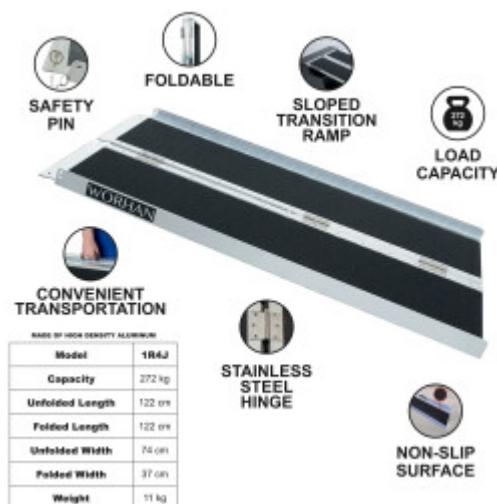

PRICE

Please login to see prices

FEATURES

Gross Weight: **11.500 kg**

Height (with packaging): **40.000 cm**

Length (with packaging): **14.000 cm**

Width (with packaging): **122.000 cm**

DESCRIPTION

Maximum recommended working height: 35.5cm., Dimensions: Length unfolded: 122cm., Length folded: 122cm., Width unfolded: 74cm., Width folded: 37cm., Weight: 11.1kg., Max loading: 272kg., This product is made of high quality aluminum (EN-131 and CE standards). GERMAN BRAND., EXCEPTIONAL CUSTOMER SERVICE. Increased anti-slip feature., This ramp folds up very easily., Resistant and EXTRA non-slippery surface even in wet or rainy weather., Durable product over time., Material: high quality anodized aluminium., optimized, solid & unique design., Very practical for handling or transportation & storage. Why you should buy our products? We use thicker gauge materials for more strength and increased stability., We specialized and have many years of experience in the production of a ladders and ramps., As a German brand company, we stand behind our products in the long term., The highest quality aluminum guarantees the robustness and longevity of our products.