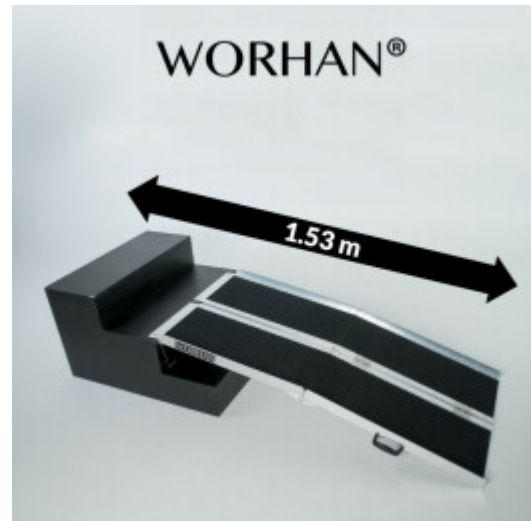

PRICE

Please login to see prices

FEATURES

Gross Weight:	14.000 kg
Height (with packaging):	40.000 cm
Length (with packaging):	24.000 cm
Width (with packaging):	79.000 cm

DESCRIPTION

Maximum recommended working height: 41cm., Dimensions: Length unfolded: 153cm., Length folded: 76.5cm., Width unfolded: 74cm., Width folded: 37cm., Weight: 13.1kg., Max loading: 300kg., This product is made of high quality aluminum (EN-131 and CE standards). GERMAN BRAND., EXCEPTIONAL CUSTOMER SERVICE. Increased anti-slip feature., This ramp folds up very easily (twice: in length and width)., Resistant and EXTRA non-slippery surface even in wet or rainy weather., Durable product over time., Material: high quality anodized aluminium., optimized, solid & unique design., Very practical for handling or transportation & storage. Why you should buy our products? We use thicker gauge materials for more strength and increased stability., We specialized and have many years of experience in the production of a ladders and ramps., As a German brand company, we stand behind our products in the long term., The highest quality aluminum guarantees the robustness and longevity of our products.