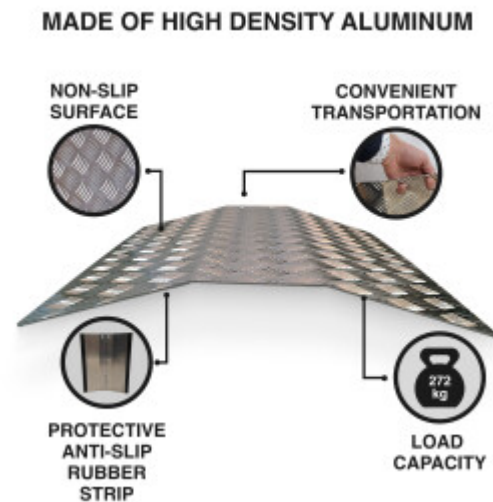

DESCRIPTION

Recommended maximum working height - 46 cm. This product is made of high quality aluminum. Maximum capacity: 113kg GERMAN BRAND. EXCEPTIONAL CUSTOMER SERVICE. Dimensions: * Unfolded Length: 183cm * Folded Length: 93cm * Width: 48cm * Weight: 7.4kg * Dimensions when folded - 93cm x 12cm x 48cm High resistance anodized aluminum and anti-slip surface. High and superior quality. Integrated carry handle Why you should buy the products we make: During manufacturing, we use thicker materials, for greater strength and greater stability. We are specialized and have many years of experience in the production of stairs and ramps. As a German brand company, we stand behind our products in the long term. The highest quality aluminum guarantees the robustness and longevity of our products.

DESCRIPTION

This ramp will simplify the crossing of obstacles like: high thresholds, wires, pipes, and other places that prevent the practical movement of people or cargo. Manufactured according to EN-131 and CE standards Technical specifications: Size: 70cm x 55cm, Weight 3.7kg, Maximum load capacity: 272kg, designed to overcome obstacles 5cm high. GERMAN BRAND. EXCEPTIONAL CUSTOMER SERVICE. The ramp support points at each end are equipped with protection to prevent scratches on the floor. No assembly is required. Ideal for getting around comfortably in a wheelchair, scooter, wheelbarrow, etc. A simple and durable anodized aluminum construction that does not rust. Easy to remove if needed. The non-slip surface of the ramp ensures safety for users. Why should you buy the products we manufacture: During manufacture, we use thicker gauge materials for greater strength and increased stability. We specialize in and have many years of experience in the production of ladders and ramps. As a German brand company, we stand behind our products in the long term. The highest quality aluminum guarantees the robustness and longevity of our products.