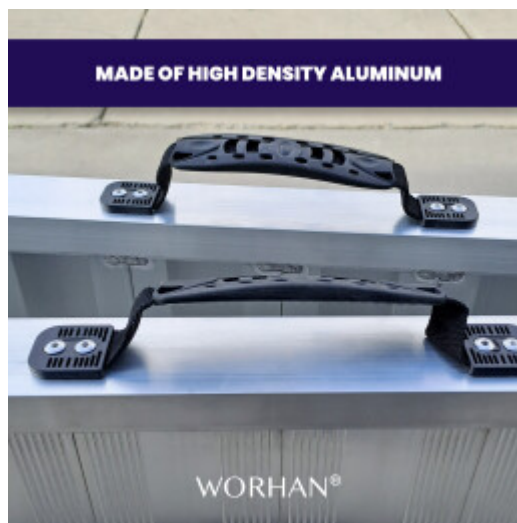

PRICE

Please login to see prices

FEATURES

<i>Gross Weight:</i>	16.300 kg
<i>Height (with packaging):</i>	14.000 cm
<i>Length (with packaging):</i>	93.000 cm
<i>Width (with packaging):</i>	33.000 cm

DESCRIPTION

Stand / Bridge for WORHAN ramps