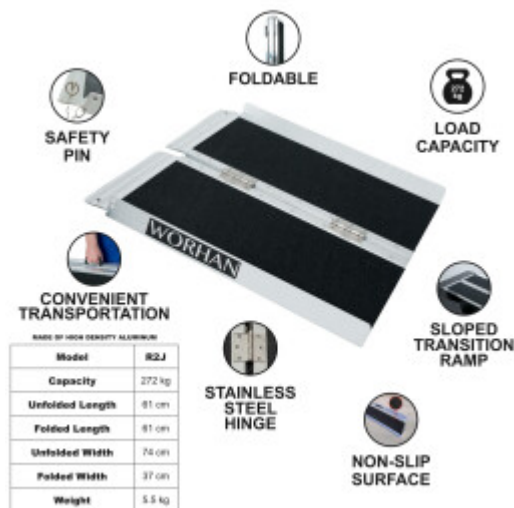

PRICE

Please login to see prices

FEATURES

Gross Weight:	6.100 kg
Height (with packaging):	40.000 cm
Length (with packaging):	14.000 cm
Width (with packaging):	63.500 cm

DESCRIPTION

Maximum recommended working height: 18cm., Dimensions: Length unfolded: 61cm., Length folded: 61cm., Width unfolded: 74cm., Width folded: 37cm., Weight: 5.6kg., Max loading: 272kg., This product is made of high quality aluminum (EN-131 and CE standards). GERMAN BRAND., EXCEPTIONAL CUSTOMER SERVICE. Increased anti-slip feature., This ramp folds up very easily., Resistant and EXTRA non-slippery surface even in wet or rainy weather., Durable product over time., Material: high quality anodized aluminium., optimized, solid & unique design., Very practical for handling or transportation & storage. Why you should buy our products? We use thicker gauge materials for more strength and increased stability., We specialized and have many years of experience in the production of a ladders and ramps., As a German brand company, we stand behind our products in the long term., The highest quality aluminum guarantees the robustness and longevity of our products.