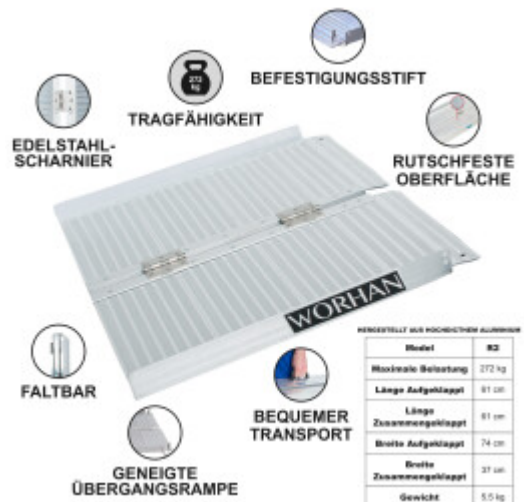

## DESCRIPTION

Maximum recommended working height: 18cm., Dimensions: Length unfolded: 61cm., Length folded: 61cm., Width unfolded: 74cm., Width folded: 37cm., Weight: 5.5kg., Max loading: 272kg., This product is made of high quality aluminum (EN-131 and CE standards). GERMAN BRAND., EXCEPTIONAL CUSTOMER SERVICE. This ramp folds up very easily., Resistant and non-slippery surface even in wet or rainy weather., Durable product over time., Material: high quality anodized aluminium., optimized, solid & unique design., Very practical for handling or transportation & storage. Why you should buy our products? We use thicker gauge materials for more strength and increased stability., We specialized and have many years of experience in the production of a ladders and ramps., As a German brand company, we stand behind our products in the long term., The highest quality aluminum guarantees the robustness and longevity of our products.