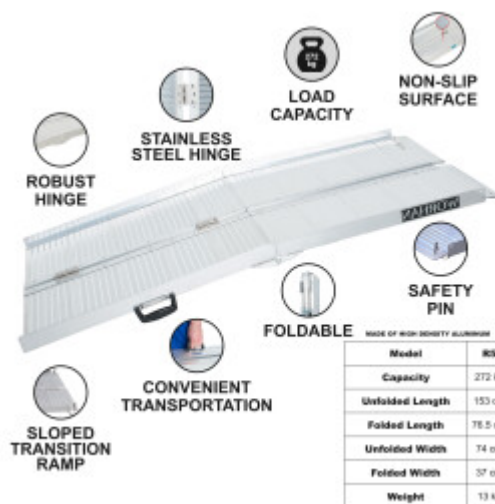

PRICE

Please login to see prices

FEATURES

Gross Weight:	14.000 kg
Height (with packaging):	40.000 cm
Length (with packaging):	24.000 cm
Width (with packaging):	79.000 cm

DESCRIPTION

Maximum recommended working height: 41cm., Dimensions: Length unfolded: 153cm., Length folded: 76.5cm., Width unfolded: 74cm., Width folded: 37cm., Weight: 13kg., Max loading: 300kg., This product is made of high quality aluminum (EN-131 and CE standards). GERMAN BRAND., EXCEPTIONAL CUSTOMER SERVICE. This ramp folds up very easily (twice: in length and width)., Resistant and non-slippery surface even in wet or rainy weather., Durable product over time., Material: high quality anodized aluminium., optimized, solid & unique design., Very practical for handling or transportation & storage. Why you should buy our products? We use thicker gauge materials for more strength and increased stability., We specialized and have many years of experience in the production of a ladders and ramps., As a German brand company, we stand behind our products in the long term., The highest quality aluminum guarantees the robustness and longevity of our products.