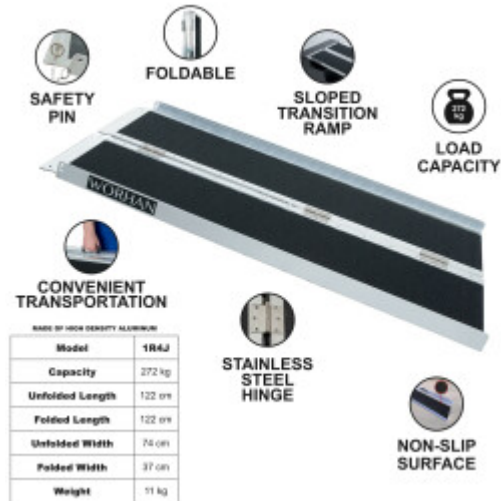

PRICE

Please login to see prices

FEATURES

Gross Weight:	11.500 kg
Height (with packaging):	40.000 cm
Length (with packaging):	14.000 cm
Width (with packaging):	122.000 cm

DESCRIPTION

Maximum recommended working height: 35.5cm., Dimensions: Length unfolded: 122cm., Length folded: 122cm., Width unfolded: 74cm., Width folded: 37cm., Weight: 11.1kg., Max loading: 300kg., This product is made of high quality aluminum (EN-131 and CE standards). GERMAN BRAND., EXCEPTIONAL CUSTOMER SERVICE. Increased anti-slip feature., This ramp folds up very easily., Resistant and EXTRA non-slippery surface even in wet or rainy weather., Durable product over time., Material: high quality anodized aluminium., optimized, solid & unique design., Very practical for handling or transportation & storage. Why you should buy our products? We use thicker gauge materials for more strength and increased stability., We specialized and have many years of experience in the production of a ladders and ramps., As a German brand company, we stand behind our products in the long term., The highest quality aluminum guarantees the robustness and longevity of our products.