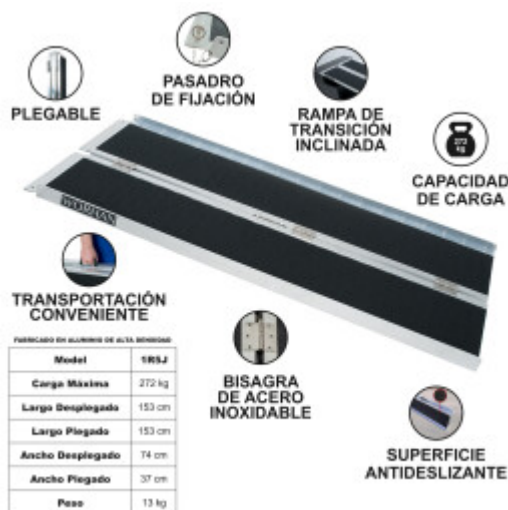

PRICE

Please login to see prices

FEATURES

Gross Weight:	14.000 kg
Height (with packaging):	40.000 cm
Length (with packaging):	14.000 cm
Width (with packaging):	153.000 cm

DESCRIPTION

Maximum recommended working height: 41cm., Dimensions: Length unfolded: 153cm., Length folded: 153cm., Width unfolded: 74cm., Width folded: 37cm., Weight: 13.1kg., Max loading: 300kg., This product is made of high quality aluminum (EN-131 and CE standards). GERMAN BRAND., EXCEPTIONAL CUSTOMER SERVICE. Increased anti-slip feature., This ramp folds up very easily., Resistant and EXTRA non-slippery surface even in wet or rainy weather., Durable product over time., Material: high quality anodized aluminium., optimized, solid & unique design., Very practical for handling or transportation & storage. Why you should buy our products? We use thicker gauge materials for more strength and increased stability., We specialized and have many years of experience in the production of a ladders and ramps., As a German brand company, we stand behind our products in the long term., The highest quality aluminum guarantees the robustness and longevity of our products.