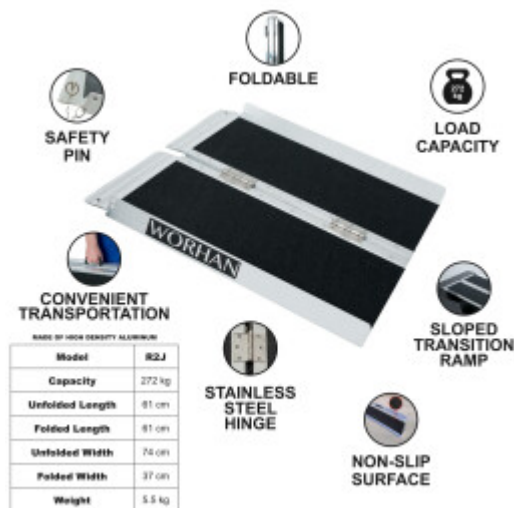

PRICE

Please login to see prices

FEATURES

Gross Weight:	6.100 kg
Height (with packaging):	40.000 cm
Length (with packaging):	14.000 cm
Width (with packaging):	63.500 cm

DESCRIPTION

Maximum recommended working height: 18cm., Dimensions: Length unfolded: 61cm., Length folded: 61cm., Width unfolded: 74cm., Width folded: 37cm., Weight: 5.6kg., Max loading: 300kg., This product is made of high quality aluminum (EN-131 and CE standards). GERMAN BRAND., EXCEPTIONAL CUSTOMER SERVICE. Increased anti-slip feature., This ramp folds up very easily., Resistant and EXTRA non-slippery surface even in wet or rainy weather., Durable product over time., Material: high quality anodized aluminium., optimized, solid & unique design., Very practical for handling or transportation & storage. Why you should buy our products? We use thicker gauge materials for more strength and increased stability., We specialized and have many years of experience in the production of a ladders and ramps., As a German brand company, we stand behind our products in the long term., The highest quality aluminum guarantees the robustness and longevity of our products.