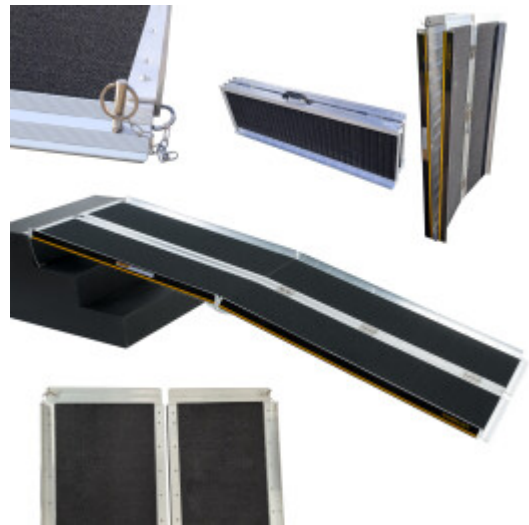

PRICE

Please login to see prices

FEATURES

Gross Weight:	20.000 kg
Height (with packaging):	40.000 cm
Length (with packaging):	24.000 cm
Width (with packaging):	110.000 cm

DESCRIPTION

Maximum recommended working height: 59cm., Dimensions: Length unfolded: 215cm., Length folded: 107.5cm., Width unfolded: 74cm., Width folded: 37cm., Weight: 18.8kg., Max loading: 300kg., This product is made of high quality aluminum (EN-131 and CE standards). GERMAN BRAND., EXCEPTIONAL CUSTOMER SERVICE. Increased anti-slip feature., This ramp folds up very easily (twice: in length and width)., Resistant and EXTRA non-slippery surface even in wet or rainy weather., Durable product over time., Material: high quality anodized aluminium., optimized, solid & unique design., Very practical for handling or transportation & storage. Why you should buy our products? We use thicker gauge materials for more strength and increased stability., We specialized and have many years of experience in the production of a ladders and ramps., As a German brand company, we stand behind our products in the long term., The highest quality aluminum guarantees the robustness and longevity of our products.