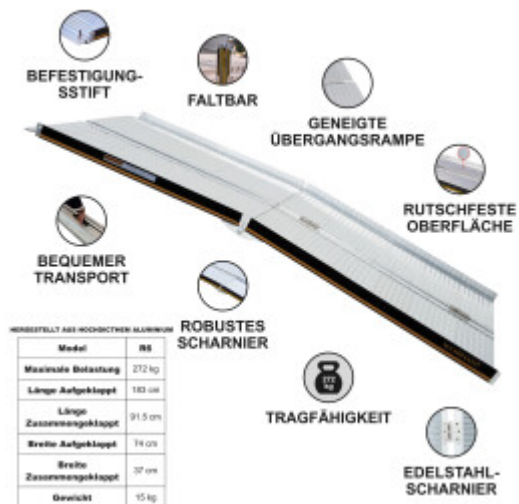

PRICE

Please login to see prices

FEATURES

Gross Weight:	16.000 kg
Height (with packaging):	40.000 cm
Length (with packaging):	24.000 cm
Width (with packaging):	95.000 cm

DESCRIPTION

Maximum recommended working height: 51cm., Dimensions: Length unfolded: 183cm., Length folded: 91.5cm., Width unfolded: 74cm., Width folded: 37cm., Weight: 15kg., Max loading: 272kg., This product is made of high quality aluminum (EN-131 and CE standards). GERMAN BRAND., EXCEPTIONAL CUSTOMER SERVICE. This ramp folds up very easily (twice: in length and width)., Resistant and non-slippery surface even in wet or rainy weather., Durable product over time., Material: high quality anodized aluminium., optimized, solid & unique design., Very practical for handling or transportation & storage. Why you should buy our products? We use thicker gauge materials for more strength and increased stability., We specialized and have many years of experience in the production of a ladders and ramps., As a German brand company, we stand behind our products in the long term., The highest quality aluminum guarantees the robustness and longevity of our products.