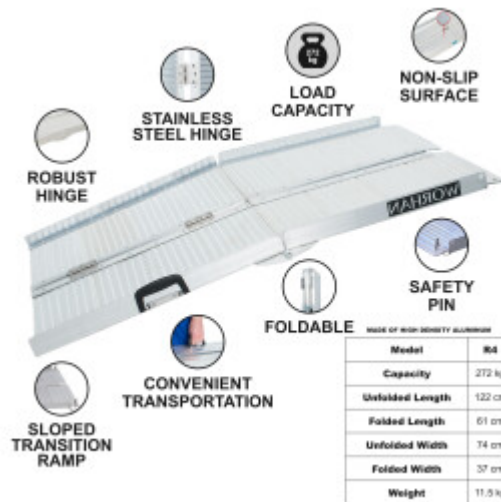

PRICE

Please login to see prices

FEATURES

Gross Weight:	11.500 kg
Height (with packaging):	40.000 cm
Length (with packaging):	24.000 cm
Width (with packaging):	65.000 cm

DESCRIPTION

Maximum recommended working height: 35.5cm., Dimensions: Length unfolded: 122cm., Length folded: 61cm., Width unfolded: 74cm., Width folded: 37cm., Weight: 11.5kg., Max loading: 300kg., This product is made of high quality aluminum (EN-131 and CE standards). GERMAN BRAND., EXCEPTIONAL CUSTOMER SERVICE. This ramp folds up very easily (twice: in length and width)., Resistant and non-slippery surface even in wet or rainy weather., Durable product over time., Material: high quality anodized aluminium., optimized, solid & unique design., Very practical for handling or transportation & storage. Why you should buy our products? We use thicker gauge materials for more strength and increased stability., We specialized and have many years of experience in the production of a ladders and ramps., As a German brand company, we stand behind our products in the long term., The highest quality aluminum guarantees the robustness and longevity of our products.